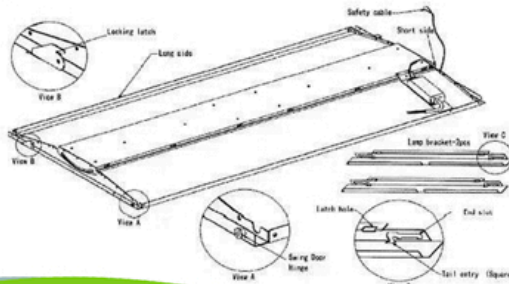

LED Green Light Model Number:

GL-2x4-Troffer-30W-5000K-95CRI-X

Specify Dimming Option (X):

- (B) Integrated Bluetooth Mesh
- (0) 0-10V
- (3) 3-Step Dimming

Projection view:

SPECIFICATIONS

Average Wattage	30 watts
Luminous Efficacy	146.1 lm/W
Input Voltage	95-305 VAC
CCT	4950K
CRI (Color Rendering Index)	97
Measured Output	4,383 lumens
Illumination Angle	180 Degrees
Flicker %	Flicker-Free
Dimensions	47.8" x 23.7" (1213 x 603 x 45mm)
Life Span	100,000 hours at 25°C or 77°F
Operating Temperature	-4°F -122°F (-20°C -50°C)
Ratings	Damp or Dry Location
Warranty	10 Years Non-Prorated
Certification	ETL, UL
Driver	External Driver
Dimming Options	0-10V & 3-Step Dimming or Integrated Bluetooth Mesh
TM-30-18 Rf	90
TM-30-18 Rg	99