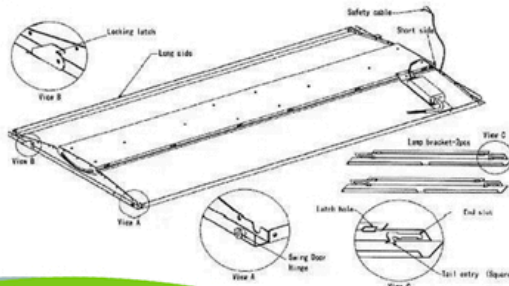

LED Green Light Model Number:

GL-2x4-Troffer-30W-5000K-95CRI-X

Specify Dimming Option (X):

- (B) Integrated Bluetooth Mesh
- (0) 0-10V
- (3) 3-Step Dimming

Projection view:

SPECIFICATIONS

Average Wattage	30 watts
Luminous Efficacy	146.1 lm/W
Input Voltage	95-305 VAC
CCT	4950K
CRI (Color Rendering Index)	97
Measured Output	4,383 lumens
Illumination Angle	180 Degrees
Flicker %	Flicker-Free
Dimensions	47.8" x 23.7" (1213 x 603 x 45mm)
Life Span	100,000 hours at 25°C or 77°F
Operating Temperature	-4°F -122°F (-20°C -50°C)
Ratings	Damp or Dry Location
Warranty	10 Years Non-Prorated
Certification	ETL, UL
Driver	External Driver
Dimming Options	0-10V & 3-Step Dimming or Integrated Bluetooth Mesh
TM-30-18 Rf	90
TM-30-18 Rg	99