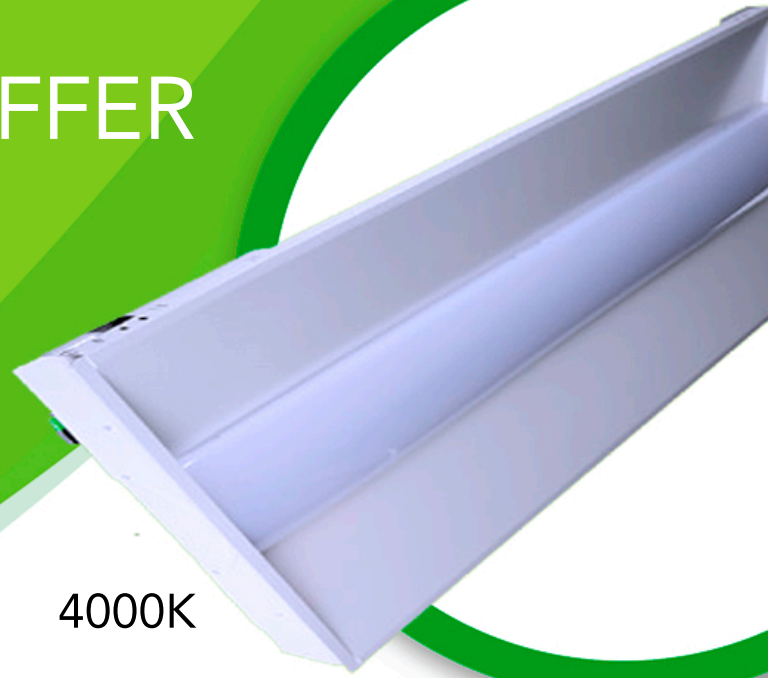

1X4 RECESSED TROFFER 30W LED LAMP 95+ CRI

Efficacy 140 lm/W

Dimming Options: 0-10 V

3-Step Dimming or Integrate Bluetooth
Mesh Ready

4000K

FEATURES & BENEFITS

- * 66% Energy saving over fluorescent
- * High luminance and low power
- * Super long life and simple installation
- * 10x longer life than fluorescent tube
- * Flicker-Free
- * 95+ CRI
- * No UV, No RF interference
- * No Mercury, RoHS Compliant
- * Dimming 0-10V plus 3-Step Dimming
- * Integrated Bluetooth Mesh

LED Green Light Model Number:
GL-1x4-Troffer-30W-4000K-95CRI-X

Specify Dimming Option (X):
(B) Integrated Bluetooth Mesh
(0) 0-10V
(3) 3-Step Dimming

Projection view:

SPECIFICATIONS

| | |
|-----------------------------|--|
| Average Wattage | 30 watts |
| Luminous Efficacy | 140.2 lm/W |
| Input Voltage | 120 - 277 VAC |
| CCT | 3985K |
| CRI (Color Rendering Index) | 97 |
| Measured Output in Lumens | 4,206 lumens |
| Illumination Angle | 180 Degrees |
| Dimensions (MOL) | 914mm x 25mm |
| Dimming Options | 0-10V & 3-Step Dimming or Integrated Bluetooth Mesh |
| Operating Temperature | -4°F -122°F (-20°C -50°C) |
| Ratings | Dry Location |
| Warranty | 10 Years Non-Prorated |
| Certification | UL, DLC, ETL, NSF |
| Driver | External Driver, Custom UL Class 2 |
| Life Span | 100,000 hours at 25°C or 77°F |