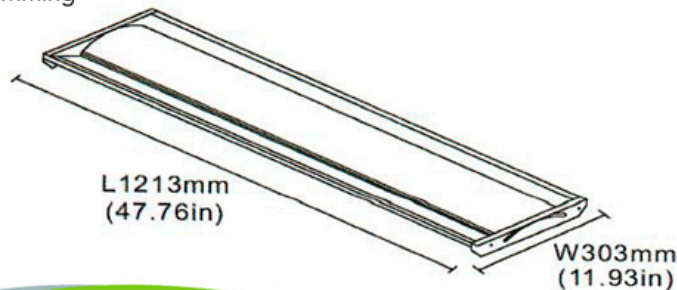

1X4 RECESSED TROFFER 30W LED LAMP 95+ CRI

Efficacy 140 lm/W

Dimming Options: 0-10 V

3-Step Dimming or Integrate Bluetooth
Mesh Ready

4000K

FEATURES & BENEFITS

- * 66% Energy saving over fluorescent
- * High luminance and low power
- * Super long life and simple installation
- * 10x longer life than fluorescent tube
- * Flicker-Free
- * 95+ CRI
- * No UV, No RF interference
- * No Mercury, RoHS Compliant
- * Dimming 0-10V plus 3-Step Dimming
- * Integrated Bluetooth Mesh

LED Green Light Model Number:
GL-1x4-Troffer-30W-4000K-95CRI-X

Specify Dimming Option (X):
(B) Integrated Bluetooth Mesh
(0) 0-10V
(3) 3-Step Dimming

Projection view:

SPECIFICATIONS

| | |
|-----------------------------|--|
| Average Wattage | 30 watts |
| Luminous Efficacy | 140.2 lm/W |
| Input Voltage | 120 - 277 VAC |
| CCT | 3985K |
| CRI (Color Rendering Index) | 97 |
| Measured Output in Lumens | 4,206 lumens |
| Illumination Angle | 180 Degrees |
| Dimensions (MOL) | 914mm x 25mm |
| Dimming Options | 0-10V & 3-Step Dimming or Integrated Bluetooth Mesh |
| Operating Temperature | -4°F -122°F (-20°C -50°C) |
| Ratings | Dry Location |
| Warranty | 10 Years Non-Prorated |
| Certification | UL, DLC, ETL, NSF |
| Driver | External Driver, Custom UL Class 2 |
| Life Span | 100,000 hours at 25°C or 77°F |