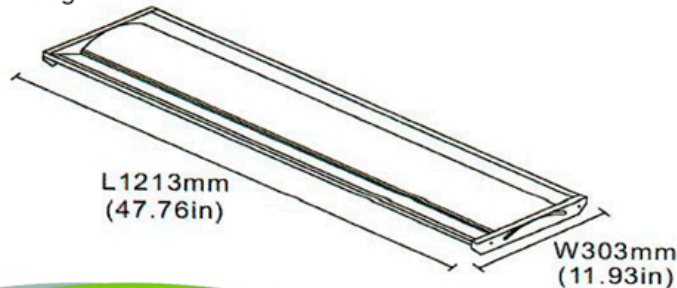

# 1X4 RECESSED TROFFER 24W LED LAMP 95+ CRI

Efficacy 143 lm/W

Dimming Options: 0-10 V

3-Step Dimming or Integrate Bluetooth  
Mesh Ready

5000K

## SPECIFICATIONS

Average Wattage	24watts
Luminous Efficacy	143 lm/W
Input Voltage	120 - 277 VAC
CCT	5015K
CRI (Color Rendering Index)	97
Measured Output in Lumens	3,431 lumens
Illumination Angle	180 Degrees
Dimensions (MOL)	914mm x 25mm
Dimming Options	0-10V & 3-Step Dimming or Integrated Bluetooth Mesh
Operating Temperature	-4°F -122°F (-20°C -50°C)
Ratings	Dry Location
Warranty	10 Years Non-Prorated
Certification	UL, DLC, ETL, NSF
Driver	External Driver, Custom UL Class 2
Life Span	100,000 hours at 25°C or 77°F