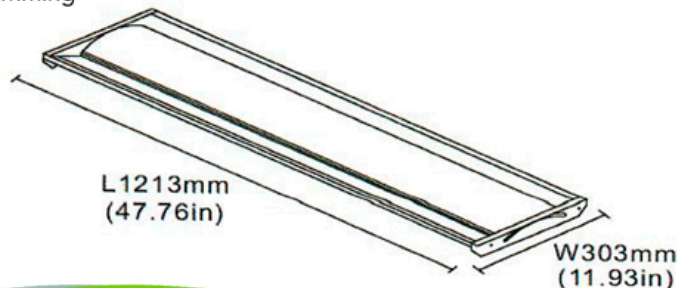

# 1X4 RECESSED TROFFER 20W LED LAMP 95+ CRI

Efficacy 146 lm/W

Dimming Options: 0-10 V

3-Step Dimming or Integrate Bluetooth  
Mesh Ready

5000K

## SPECIFICATIONS

Average Wattage	19.2 watts
Luminous Efficacy	146 lm/W
Input Voltage	120 - 277 VAC
CCT	5020K
CRI (Color Rendering Index)	97
Measured Output in Lumens	2,803 lumens
Illumination Angle	180 Degrees
Dimensions (MOL)	914mm x 25mm
Dimming Options	0-10V & 3-Step Dimming or Integrated Bluetooth Mesh
Operating Temperature	-4°F -122°F (-20°C -50°C)
Ratings	Dry Location
Warranty	10 Years Non-Prorated
Certification	UL, DLC, ETL, NSF
Driver	External Driver, Custom UL Class 2
Life Span	100,000 hours at 25°C or 77°F