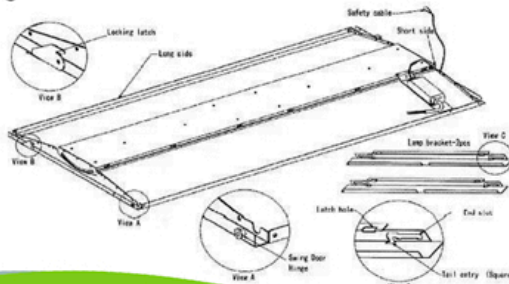

LED Green Light Model Number:

GL-2x4-Troffer-30W-4000K-95CRI-X

Specify Dimming Option (X):

- (B) Integrated Bluetooth Mesh
- (0) 0-10V
- (3) 3-Step Dimming

Projection view:

SPECIFICATIONS

Average Wattage	30 watts
Luminous Efficacy	144.7 lm/W
Input Voltage	95-305 VAC
CCT	3990K
CRI (Color Rendering Index)	97
Measured Output	4,341 lumens
Illumination Angle	180 Degrees
Flicker %	Flicker-Free
Dimensions	47.8" x 23.7" (1213 x 603 x 45mm)
Life Span	100,000 hours at 25°C or 77°F
Operating Temperature	-4°F -122°F (-20°C -50°C)
Ratings	Damp or Dry Location
Warranty	10 Years Non-Prorated
Certification	ETL, UL
Driver	External Driver
Dimming Options	0-10V & 3-Step Dimming or Integrated Bluetooth Mesh
TM-30-18 Rf	90
TM-30-18 Rg	99