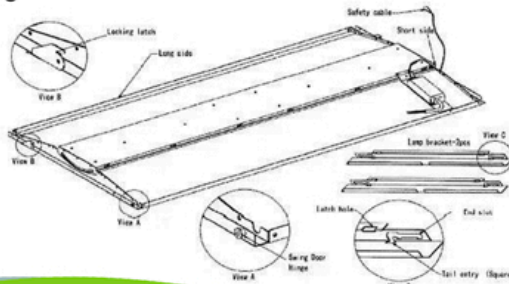

**LED Green Light Model Number:**  
GL-2x4-Troffer-20W-5000K-95CRI-X

**Specify Dimming Option (X):**

- (B) Integrated Bluetooth Mesh
- (0) 0-10V
- (3) 3-Step Dimming

**Projection view:**