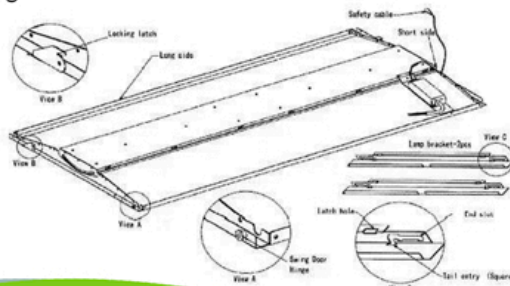

2X4 RECESSED TROFFER 20W LED LAMP 95+ CRI

Efficacy 147 lm/W
Dimming Options: 0-10 V
3-Step Dimming or Integrate Bluetooth
Mesh Ready

4000K

FEATURES & BENEFITS

- * 66% Energy saving over fluorescent
- * High luminance and low power
- * Super long life and simple installation
- * 10x longer life than fluorescent tube
- * Flicker-Free
- * 95+ CRI
- * No UV, No RF interference
- * No Mercury, RoHS Compliant
- * Dimming 0-10V plus 3-Step Dimming
- * Integrated Bluetooth Mesh

LED Green Light Model Number:
GL-2x4-Troffer-20W-4000K-95CRI-X

Specify Dimming Option (X):
(B) Integrated Bluetooth Mesh
(0) 0-10V
(3) 3-Step Dimming

Projection view:

SPECIFICATIONS

Average Wattage	19.3 watts
Luminous Efficacy	147.7 lm/W
Input Voltage	95-305 VAC
CCT	4100K
CRI (Color Rendering Index)	96
Measured Output	2,851 lumens
Illumination Angle	180 Degrees
Flicker %	Flicker-Free
Dimensions	47.8" x 23.7" (1213 x 603 x 45mm)
Life Span	100,000 hours at 25°C or 77°F
Operating Temperature	-4°F -122°F (-20°C -50°C)
Ratings	Damp or Dry Location
Warranty	10 Years Non-Prorated
Certification	ETL, UL
Driver	External Driver
Dimming Options	0-10V & 3-Step Dimming or Integrated Bluetooth Mesh
TM-30-18 Rf	90
TM-30-18 Rg	99