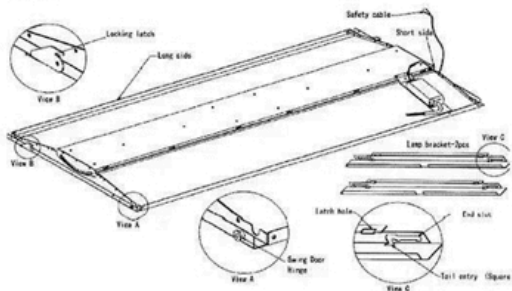

2X4 RETROFIT TROFFER

20W LED LAMP

95+ CRI

High Efficacy 152.4 lm/W
 Dimming Options: 0-10V and
 3-Step Dimming or Integrate Bluetooth
 Mesh Ready

5000K

FEATURES & BENEFITS

- * Exceeds Million Lamp Challenge Phase 2 specification
- * Dimming Options: Integrated Bluetooth Mesh or 0-10V and 3-Step Dimming
- * Super Simple Installation
- * Greater than 60% savings over fluorescent
- * 10-year non-prorated warranty
- * Flicker Free

LED Green Light Model Number:
 GL-2x4-Retrofit-20W-5000K-95CRI-X

Specify Dimming Option (X):
 (B) Integrated Bluetooth Mesh
 (0) 0-10V
 (3) 3-Step Dimming

Projection view:

SPECIFICATIONS

Average Wattage	20 watts
Luminous Efficacy	152.4 lm/W
Input Voltage	95-305 VAC
CCT	4870K
CRI (Color Rendering Index)	97
Measured Output	3,048 lumens
Illumination Angle	180 Degrees
Flicker %	Flicker-Free
Dimensions	47.8" x 23.7" (1213 x 603 x 45mm)
Life Span	100,000 hours at 25°C or 77°F
Operating Temperature	-4°F -122°F (-20°C -50°C)
Ratings	Damp or Dry Location
Warranty	10 Years Non-Prorated
Certification	ETL, UL
Driver	External Driver
Dimming Options	0-10V & 3-Step Dimming or Integrated Bluetooth Mesh
TM-30-18 Rf	90
TM-30-18 Rg	99