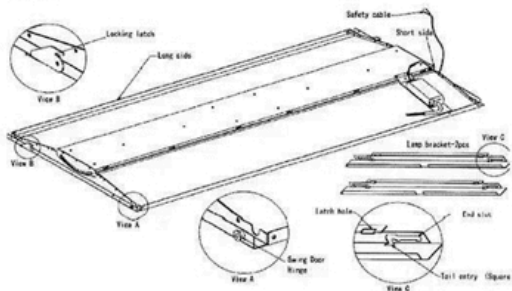

Projection view:

SPECIFICATIONS

Average Wattage	20 watts
Luminous Efficacy	149.9 lm/W
Input Voltage	95-305 VAC
CCT	4030K
CRI (Color Rendering Index)	96
Measured Output	2,998 lumens
Illumination Angle	180 Degrees
Flicker %	Flicker-Free
Dimensions	47.8" x 23.7" (1213 x 603 x 45mm)
Life Span	100,000 hours at 25°C or 77°F
Operating Temperature	-4°F -122°F (-20°C -50°C)
Ratings	Damp or Dry Location
Warranty	10 Years Non-Prorated
Certification	ETL, UL
Driver	External Driver
Dimming Options	0-10V & 3-Step Dimming or Integrated Bluetooth Mesh
TM-30-18 Rf	90
TM-30-18 Rg	99